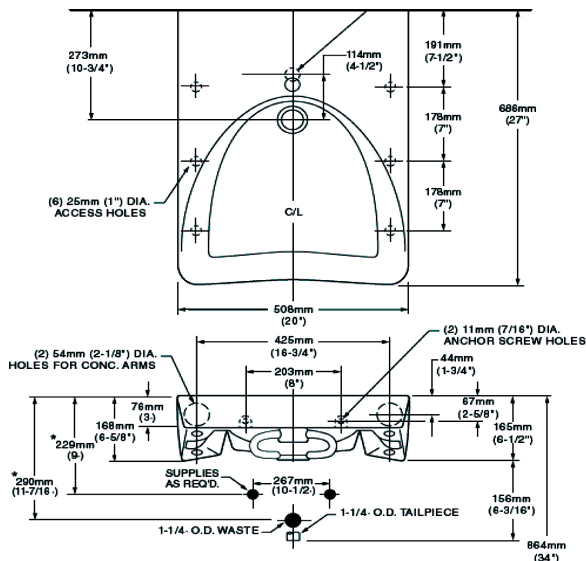

- Cerámica vitrificada de alto brillo
- Rebosadero frontal
- Amplio espacio interior
- Montaje a pared
- Recomendado para personas con capacidades diferentes

- Cerámica vitrificada de alto brillo con superficie antimicrobiano **EverClean®**
- Rebosadero frontal
- Amplio espacio interior
- Ideal para colocar a cualquier altura (ADA o normal)

*Hasta agotar existencias