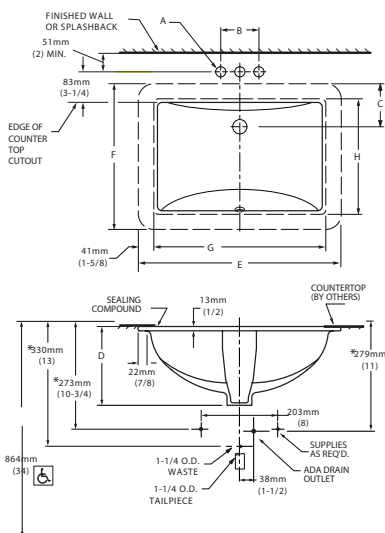

Lavabo Chico:  
 21-1/4" x 15-1/4"

Lavabo Grande:  
 23-5/8" x 16-5/8"

FITTING	A	B
CENTER-SET	1-1/16 (27mm)	4 (102mm)
SPREAD	1-1/4 (32mm)	8 (203mm)

CAT. NO.	E	F	G	H	C	D
0614.000	540mm (21-1/4)	387mm (15-1/4)	464mm (18-1/4)	308mm (12-1/8)	114mm (4-1/2)	209mm (8-1/4)
0618.000	600mm (23-5/8)	422mm (16-5/8)	537mm (21-1/8)	356mm (14)	108mm (4-1/4)	209mm (8-1/4)