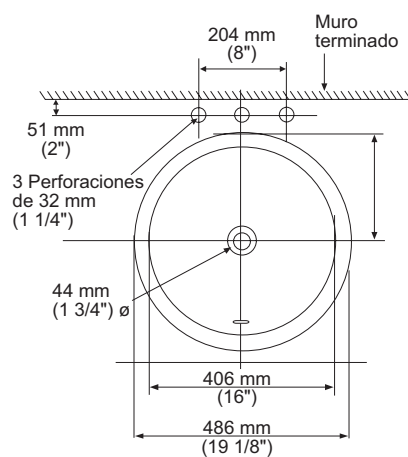

Grande

01645.020 Blanco ○

Chico

01646.020 Blanco ○

Lavabo de sobrecubierta **Redondo**

Redondo grande

Redondo chico