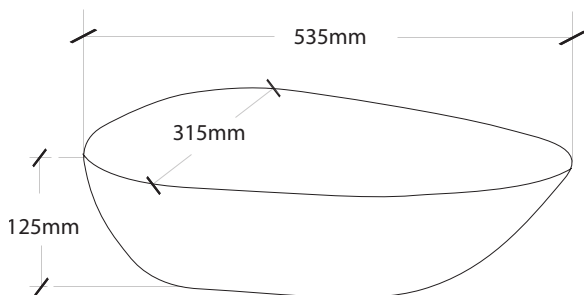

01798.020 Blanco ○

Lavabo de sobreponer **Creta**