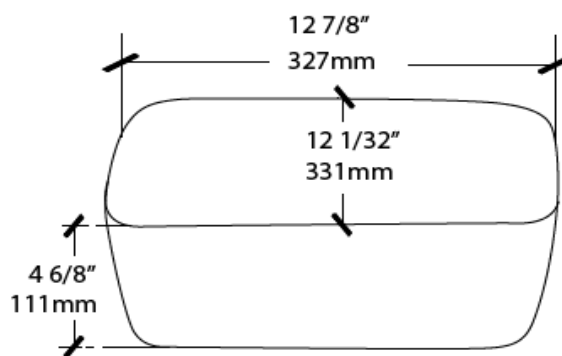

- Cerámica porcelanizada de alto brillo
- Sin perforaciones
- Sin rebosadero
- Lavabo de diseño minimalista

- Cerámica porcelanizada de alto brillo
- Sin perforaciones
- Sin rebosadero
- Lavabo de diseño minimalista