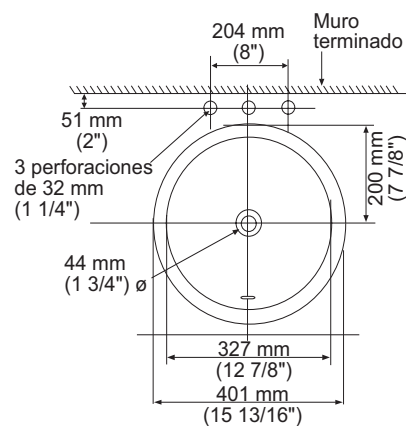

- Cerámica porcelanizada de alto brillo
- Sin perforaciones
- Rebosadero posterior