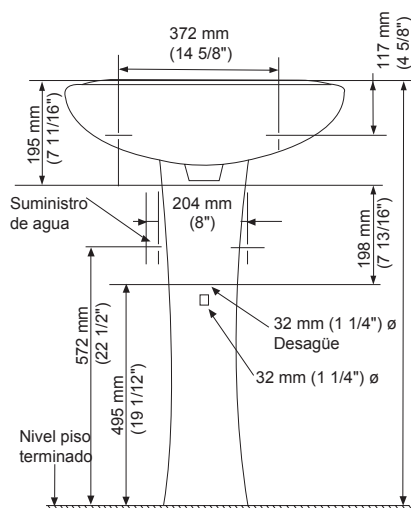

CÓDIGO

DE PRODUCTO

DESCRIPCIÓN

CÓDIGO KIT

01587.020
01639.020

Lavabo Fiesta 1p
Pedestal Fiesta

01864.020

01593.020
01639.020

Lavabo Fiesta 4"
Pedestal Fiesta

01865.020

- Cerámica porcelanizada de alto brillo
- Disponible con perforaciones de 4" y monomando
- Rebosadero posterior
- Altura normal
- Cubierta con amplio espacio