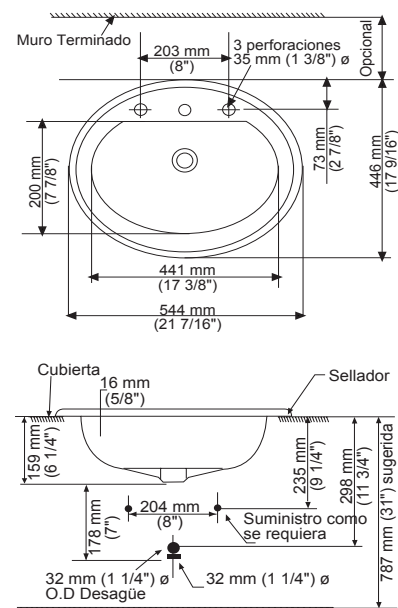

Perforación para monomando
01661.020* Blanco ○

Perforación 4"
01660.020* Blanco ○

Lavabo de sobrecubierta **Cadet Universal**