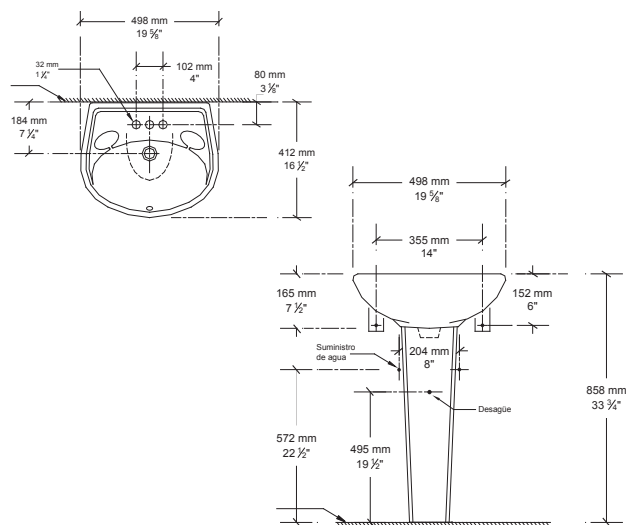

Lavabo de 4"

01058.020 Blanco ☐

01058.021 Marfil ☒

Pedestal

01059.020 Blanco ☐

01059.021 Marfil ☒

Lavabo de pedestal o colgar **New Habitat**