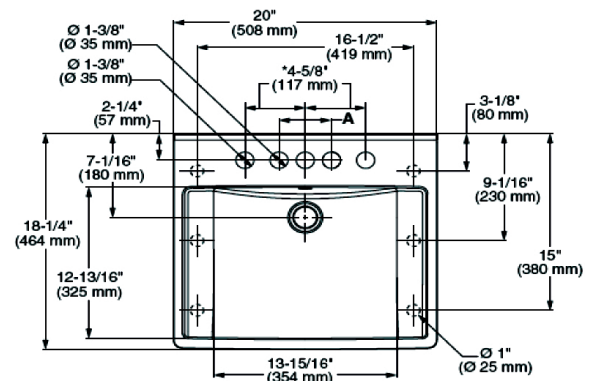

- Cerámica vitrificada de alto brillo
- Rebosadero frontal
- Amplio espacio interior
- Montaje a pared
- Recomendado para personas con capacidades diferentes

- Cerámica vitrificada de alto brillo con superficie antimicrobiano **EverClean®**
- Rebosadero frontal
- Amplio espacio interior
- Ideal para colocar a cualquier altura (ADA o normal)

*Hasta agotar existencias