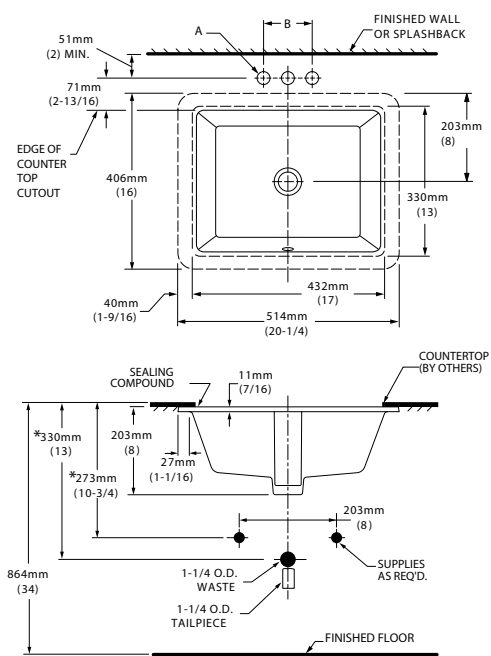

- Cerámica porcelanizada de alto brillo
- Sin perforaciones
- Rebosadero frontal
- Amplio espacio interior
- Fondo plano