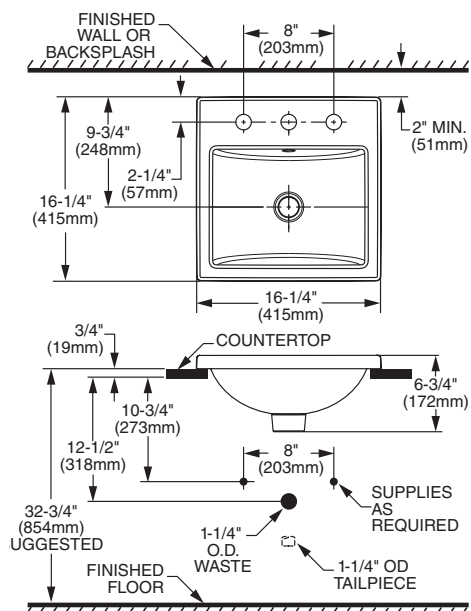

Perforación para monomando
0642001.020* Blanco ○

Perforación 8"
0642008.020* Blanco ○

Lavabo de sobrecubierta **Studio Carré**

- Cerámica porcelanizada de alto brillo
- Disponible con perforaciones de 8" y monomando
- Rebosadero posterior