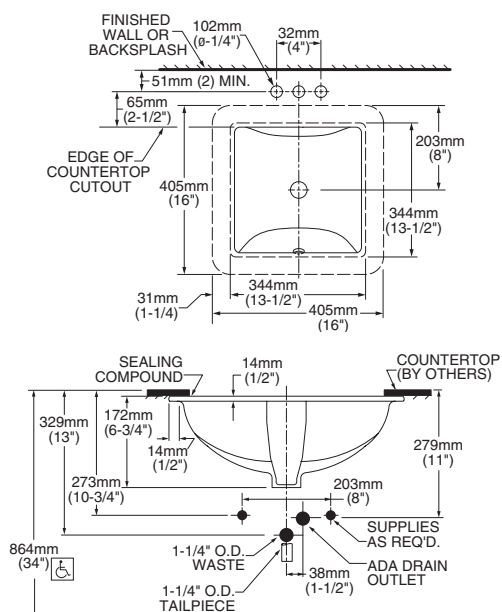

0426000.020* Blanco ○

Lavabo de bajocubierta **Studio Carré**